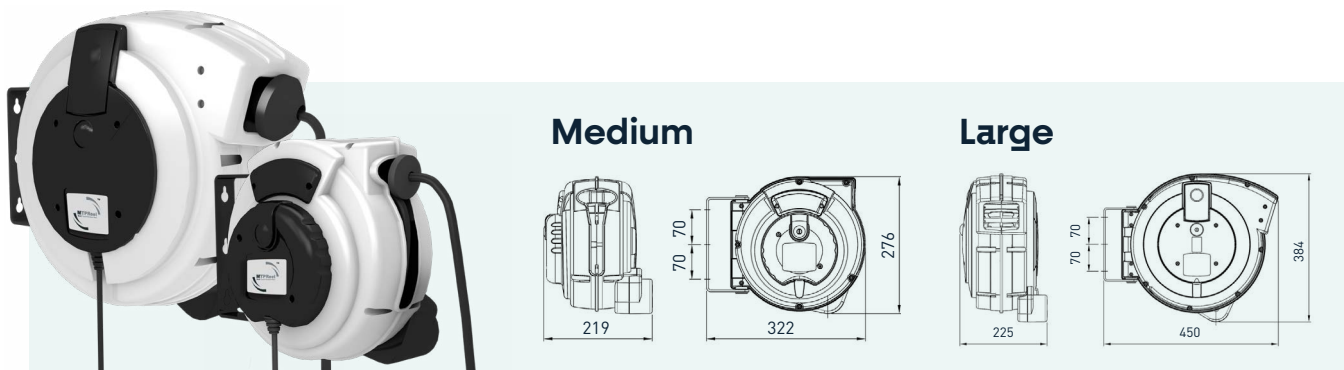

Technical specifications

Robot control	Box size	Extension length	Cabinet connection	Dimensions (mm)	Weight (kg)
C3G Plus	Medium	10 m / 15 m	2,5 m	322x219x276	6kg
	Large	20 m		450x225x384	9kg
C4G	Medium	10 m / 15 m	2,5 m	322x219x276	6kg
	Large	20 m		450x225x384	9kg
C5G	Medium	10 m / 15 m	2,5 m	322x219x276	6kg
	Large	20 m		450x225x384	9kg
C5G TP5 Plus	Medium	10 m / 15m	2,5 m	322x219x276	6kg
	Large	20 m		450x225x384	9kg

Other enclosure sizes, cable lengths and control generations on request.

+ Extras

- Housing made of shock-resistant material
- Stable, rotatable mounting bracket
- Integrated brake module for a careful cable retraction
- Spring loaded cable retraction system
- Detachable automatic cable release and retraction brake every 50 cm
- Rotating contact transmission system for secure data transmission

+ Accessories

Installation element

- Profile tube stands (rigid or rotatable)
- Control cabinet fixing plates, aluminium profiles or fence elements

Connection and extension cables

- 10 m and 20 m connection cables available for all MTPReels
- 10 m, 15 m and 20 m extension cables available for all MTPReels

Follow us