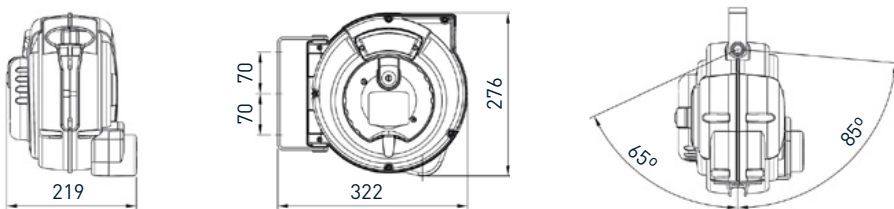

Technical specifications

Robot control	Box size	Extension length	Cabinet connection	Dimensions (mm)	Weight (kg)
G2	Medium	10 m	4 m	322x219x276	6kg
	Large	15 m / 20 m / 25m		450x225x384	9kg
G3	Medium	10 m	4 m	322x219x276	6kg
	Large	15 m / 20 m / 25m		450x225x384	9kg
G4	Medium	10 m	4 m	322x219x276	6kg
	Large	15 m / 20 m / 25m		450x225x384	9kg

Other enclosure sizes, cable lengths and control generations on request.

Medium

The **MTPReel** is available for the handheld operator panels of **PANASONIC**.

+ Extras

- Housing made of shock-resistant material
- Stable, rotatable mounting bracket
- Integrated brake module for a careful cable retraction
- Spring loaded cable retraction system
- Detachable automatic cable release and retraction brake every 50 cm
- Rotating contact transmission system for secure data transmission

+ Accessories

Installation element

- Profile tube stands (rigid or rotatable)
- Control cabinet fixing plates, aluminium profiles or fence elements

Connection and extension cables

- 10 m and 20 m connection cables available for all MTPReels
- 10 m, 15 m and 20 m extension cables available for all MTPReels

Follow us