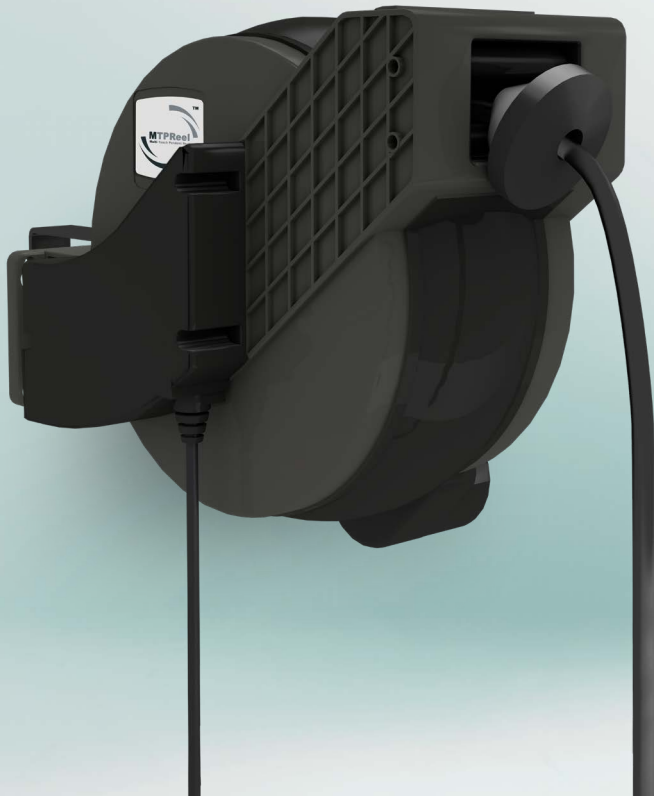

MTPReel™ -O

B+M surface systems

sumcab
ROBOTICS

The automatic cable retraction system
for improved workplace safety

Exclusive sale via
b+m surface systems GmbH

b+m
surface systems

Time saving

Time is an essential success factor within the industrial sector and the MTPReel helps to save time due to its intuitive operation. The rapid but careful rewinding of the connector cable saves time, which your employees can dedicate to other things.

Operating error avoidance

Using the MTPReel will ensure that the operating device is assigned unambiguously to the operator. Lengthy searches for the correct plug-in piece and potential operating errors due to incorrect combinations are avoided.

Plant safety optimisation

Properly storing the connector cable in the MTPReel protects it from dirt and accidental damage, which significantly increases its service life and improves safety within the operational facility.

MP50

+ Extras

- Housing made of shock-resistant material
- Stable, rotatable mounting bracket
- Integrated brake module for a careful cable retraction
- Spring loaded cable retraction system
- Detachable automatic cable release and retraction brake every 50 cm
- Rotating contact transmission system for secure data transmission