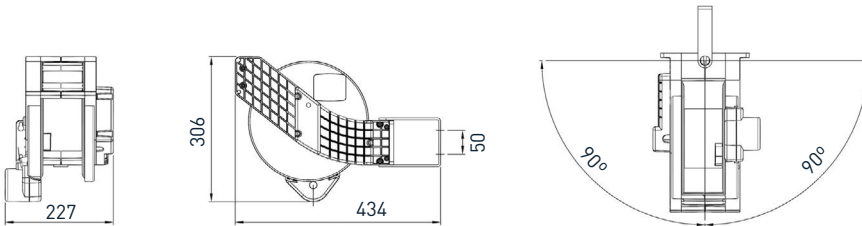

Technical specifications

 Robot control	 Box size	 Extension length	 Cabinet connection	 Dimensions (mm)	 Weight (kg)
MTPReel™-0	X5 MP50	10 m / 15 m / 20 m	2,5 m / 5,0 m	434 x 227 x 306	4,5 kg

Open

The **MTPReel** is available for **bm X5 MobilePanel MP50** handheld operator panels.