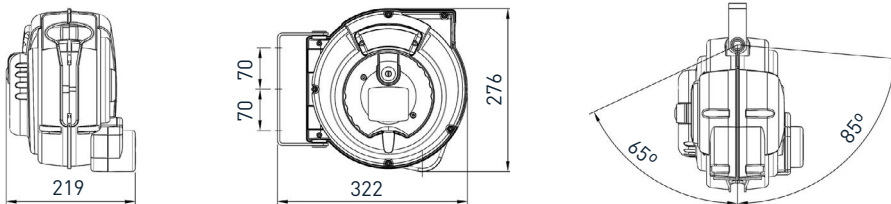

Technical specifications

Robot control	Box size	Extension length	Cabinet connection	Dimensions (mm)	Weight (kg)
TP520	Medium	10 m	2,5 m	322x219x276	6kg
TP530	Medium	10 m	2,5 m	322x219x276	6kg

Other enclosure sizes, cable lengths and control generations on request.

Medium

The **MTPReel** is available for **TP520/TP530** handheld operator panels.

+ Extras

- Housing made of shock-resistant material
- Stable, rotatable mounting bracket
- Integrated brake module for a careful cable retraction
- Spring loaded cable retraction system
- Detachable automatic cable release and retraction brake every 50 cm
- Rotating contact transmission system for secure data transmission

+ Accessories

Installation element

- Profile tube stands (rigid or rotatable)
- Control cabinet fixing plates, aluminium profiles or fence elements

Follow us