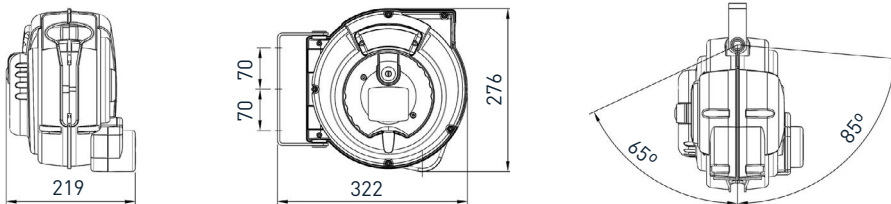

Technical specifications

Robot control	Box size	Extension length	Cabinet connection	Dimensions (mm)	Weight (kg)
K6	Medium	10 m / 15m	2 m	322x219x276	6kg
	Large	20 m / 25 m		450x225x384	9kg

Other enclosure sizes, cable lengths and control generations on request.

Medium

The **MTPReel** is available for K6 handheld operator panels.

+ Extras

- Housing made of shock-resistant material
- Stable, rotatable mounting bracket
- Integrated brake module for a careful cable retraction
- Spring loaded cable retraction system
- Detachable automatic cable release and retraction brake every 50 cm
- Rotating contact transmission system for secure data transmission

+ Accessories

Installation element

- Profile tube stands (rigid or rotatable)
- Control cabinet fixing plates, aluminium profiles or fence elements

Connection and extension cables

- 10 m and 20 m connection cables available for all MTPReels
- 10 m, 15 m and 20 m extension cables available for all MTPReels

Follow us