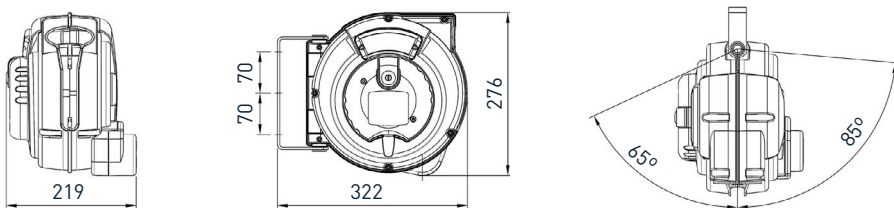

Technical specifications

Robot control	Box size	Extension length	Cabinet connection	Dimensions (mm)	Weight (kg)
Touch / Visual 2 / Visual 3	Medium	10 m / 15 m	5 m	322x219x276	6kg
	Large	15 m / 20 m		450x225x384	9kg

Medium

The **MTPReel** is available for Touch, Visual 2 and Visual 3 handheld operator panels.

⊕ Extras

- Housing made of shock-resistant material
- Stable, rotatable mounting bracket
- Integrated brake module for a careful cable retraction
- Spring loaded cable retraction system
- Detachable automatic cable release and retraction brake every 50 cm
- Rotating contact transmission system for secure data transmission

⊕ Accessories

Installation element

- Profile tube stands (rigid or rotatable)
- Control cabinet fixing plates, aluminium profiles or fence elements

Connection and extension cables

- 10 m and 20 m connection cables available for all MTPReels
- 10 m, 15 m and 20 m extension cables available for all MTPReels

Follow us